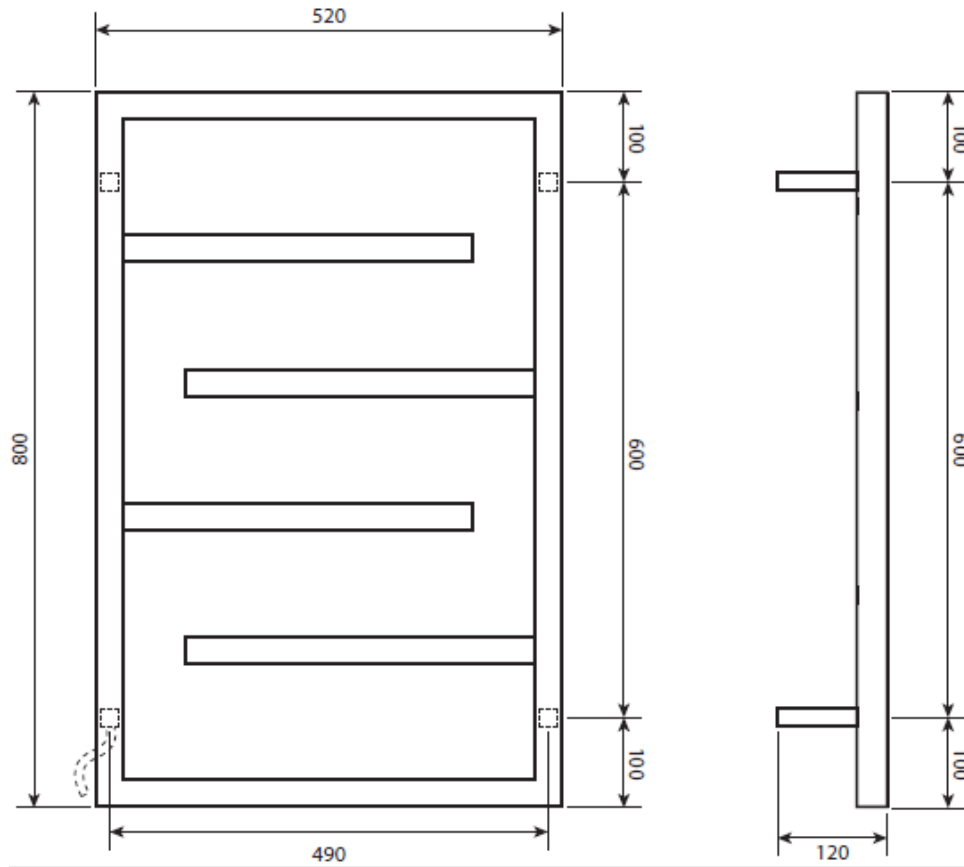

4 Bar Square Frame Heated Rail

800 x 120 x 520

- 4 bar square frame heated towel rail
- 800 x 120 x 520
- 4 rails
- Hardwire cable bottom left hand leg
- HTR-HSFRAME4SQ
- Fixings included